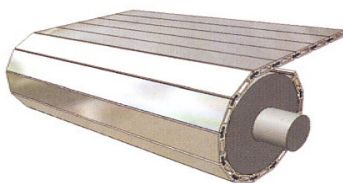

Aluminium Link Type Covers type KB-ALC

ALC covers are water proofed for high speed use, Reaching speeds to 200 m/min and 1,5 g. Various possibilities ensure flexible applications

KB-ALC-F covers are easy to combine with KB type wipers such as TCW-KBP-C etc

ALC-R used in combination with roll-aways

KB-ALC-R can easily be folded in two directions

Place cursor over icon on the left to direct you to more information.

Type ALC F (Flat):

Type ALC R (Round):

ALC End Pieces: