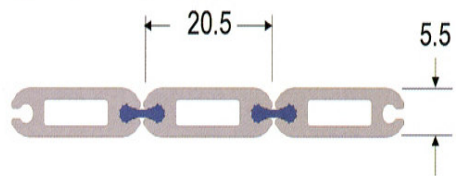

Aluminium Link Type Covers type KB-ALC

ALC covers are water proofed for high speed use, Reaching speeds to 200 m/min and 1,5 g. Various possibilities ensure flexible applications

KB-ALC-F covers are easy to combine with KB type wipers such as TCW-KBP-C etc

ALC-R used in combination with roll-aways

KB-ALC-R can easily be folded in two directions

Place cursor over icon on the left to direct you to more information.

Type ALC F (Flat):

Type ALC R (Round):

ALC End Pieces: