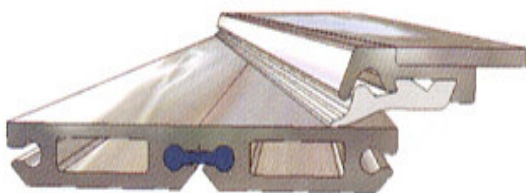

Aluminium Link Type Covers type KB-ALC

ALC covers are water proofed for high speed use, Reaching speeds to 200 m/min and 1,5 g. Various possibilities ensure flexible applications

KB-ALC-F covers are easy to combine with KB type wipers such as TCW-KBP-C etc

ALC-R used in combination with roll-aways

KB-ALC-R can easily be folded in two directions

Place cursor over icon on the left to direct you to more information.

Type ALC F (Flat):

Type ALC R (Round):

ALC End Pieces: