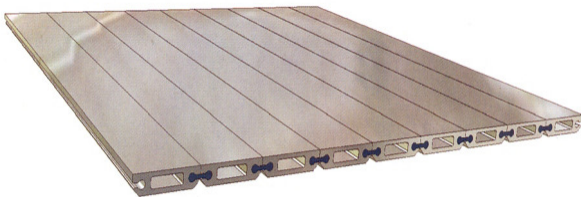

Aluminium Link Type Covers type KB-ALC

ALC covers are water proofed for high speed use, Reaching speeds to 200 m/min and 1,5 g. Various possibilities ensure flexible applications

KB-ALC-F covers are easy to combine with KB type wipers such as TCW-KBP-C etc

ALC-R used in combination with roll-aways

KB-ALC-R can easily be folded in two directions

Place cursor over icon on the left to direct you to more information.

Type ALC F (Flat):

Type ALC R (Round):

ALC End Pieces: