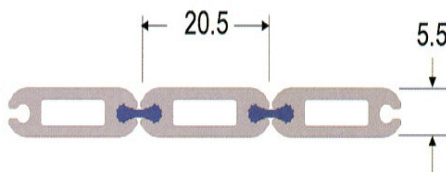

Aluminium Link Type Covers type KB-ALC

ALC covers are water proofed for high speed use, Reaching speeds to 200 m/min and 1,5 g. Various possibilities ensure flexible applications

KB-ALC-F covers are easy to combine with KB type wipers such as TCW-KBP-C etc

ALC-R used in combination with roll-aways

KB-ALC-R can easily be folded in two directions

Place cursor over icon on the left to direct you to more information.

Type ALC F (Flat):

Type ALC R (Round):

ALC End Pieces: