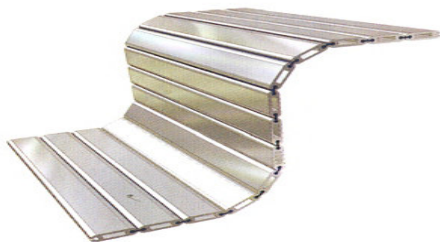

Aluminium Link Type Covers type KB-ALC

ALC covers are water proofed for high speed use, Reaching speeds to 200 m/min and 1,5 g. Various possibilities ensure flexible applications

KB-ALC-F covers are easy to combine with KB type wipers such as TCW-KBP-C etc

ALC-R used in combination with roll-aways

KB-ALC-R can easily be folded in two directions

Place cursor over icon on the left to direct you to more information.

Type ALC F (Flat):

Type ALC R (Round):

ALC End Pieces: