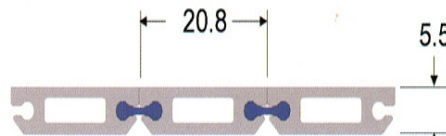

Aluminium Link Type Covers type KB-ALC

ALC covers are water proofed for high speed use, Reaching speeds to 200 m/min and 1,5 g. Various possibilities ensure flexible applications

KB-ALC-F covers are easy to combine with KB type wipers such as TCW-KBP-C etc

ALC-R used in combination with roll-aways

KB-ALC-R can easily be folded in two directions

Place cursor over icon on the left to direct you to more information.

Type ALC F (Flat):

Type ALC R (Round):

ALC End Pieces: