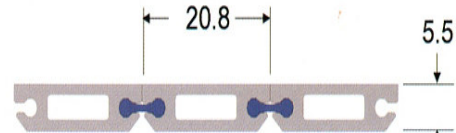

Aluminium Link Type Covers type KB-ALC

ALC covers are water proofed for high speed use, Reaching speeds to 200 m/min and 1,5 g. Various possibilities ensure flexible applications

KB-ALC-F covers are easy to combine with KB type wipers such as TCW-KBP-C etc

ALC-R used in combination with roll-aways

KB-ALC-R can easily be folded in two directions

Place cursor over icon on the left to direct you to more information.

Type ALC F (Flat):

Type ALC R (Round):

ALC End Pieces: