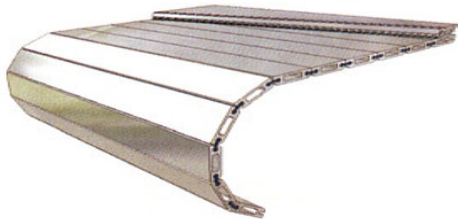

Aluminium Link Type Covers type KB-ALC

ALC covers are water proofed for high speed use, Reaching speeds to 200 m/min and 1,5 g. Various possibilities ensure flexible applications

KB-ALC-F covers are easy to combine with KB type wipers such as TCW-KBP-C etc

ALC-R used in combination with roll-aways

KB-ALC-R can easily be folded in two directions

Place cursor over icon on the left to direct you to more information.

Type ALC F (Flat):

Type ALC R (Round):

ALC End Pieces: