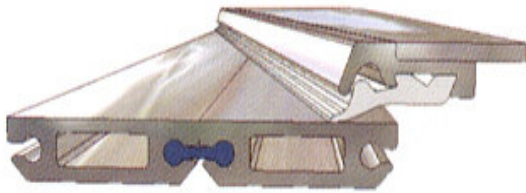

Aluminium Link Type Covers type KB-ALC

ALC covers are water proofed for high speed use, Reaching speeds to 200 m/min and 1,5 g. Various possibilities ensure flexible applications

KB-ALC-F covers are easy to combine with KB type wipers such as TCW-KBP-C etc

ALC-R used in combination with roll-aways

KB-ALC-R can easily be folded in two directions

Place cursor over icon on the left to direct you to more information.

Type ALC F (Flat):

Type ALC R (Round):

ALC End Pieces: