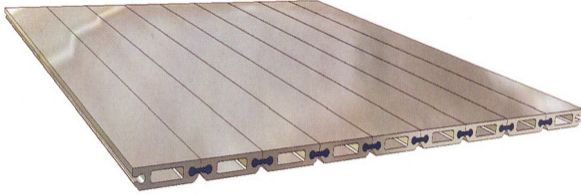

Aluminium Link Type Covers type KB-ALC

ALC covers are water proofed for high speed use, Reaching speeds to 200 m/min and 1,5 g. Various possibilities ensure flexible applications

KB-ALC-F covers are easy to combine with KB type wipers such as TCW-KBP-C etc

ALC-R used in combination with roll-aways

KB-ALC-R can easily be folded in two directions

Place cursor over icon on the left to direct you to more information.

Type ALC F (Flat):

Type ALC R (Round):

ALC End Pieces: