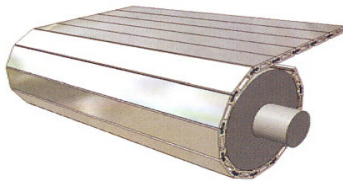

Aluminium Link Type Covers type KB-ALC

ALC covers are water proofed for high speed use, Reaching speeds to 200 m/min and 1,5 g. Various possibilities ensure flexible applications

KB-ALC-F covers are easy to combine with KB type wipers such as TCW-KBP-C etc

ALC-R used in combination with roll-aways

KB-ALC-R can easily be folded in two directions

Place cursor over icon on the left to direct you to more information.

Type ALC F (Flat):

Type ALC R (Round):

ALC End Pieces: